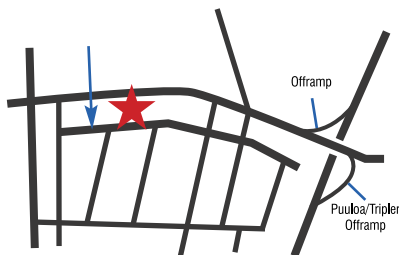

Patio Furniture only sold at our Kailua store. Some sets available at our Honolulu store. Island-wide delivery available. See store for details.

**While supplies last!**

**Mapunapuna** Mon-Fri 6:30-4:30  
704 Mapunapuna St. Saturday 7:00-4:00  
831-3100 ..... Sunday Closed