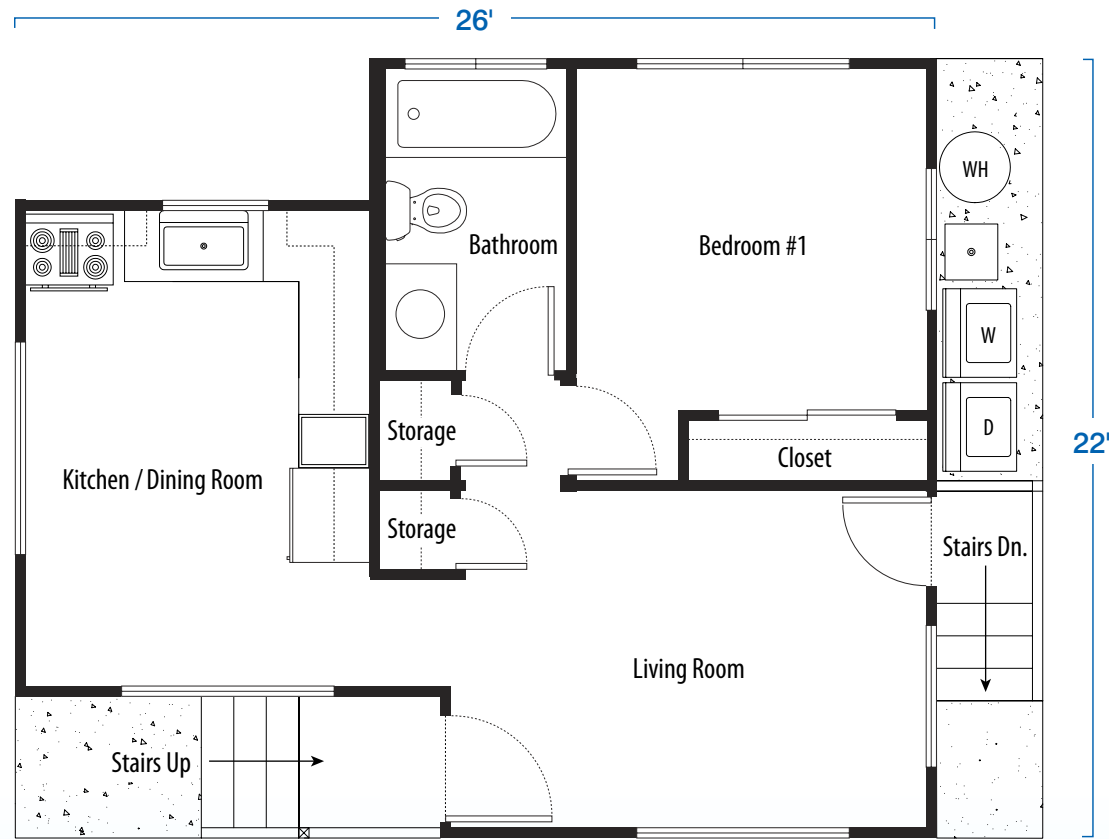

House may not be exactly as shown

Ho'onā

“Calmed”

1 Bedroom / 1 Bath
Living Area: 500 sq-ft.

Ho'onā

"Calmed"

1 Bedroom / 1 Bath
 Living Area: 500 sq-ft.