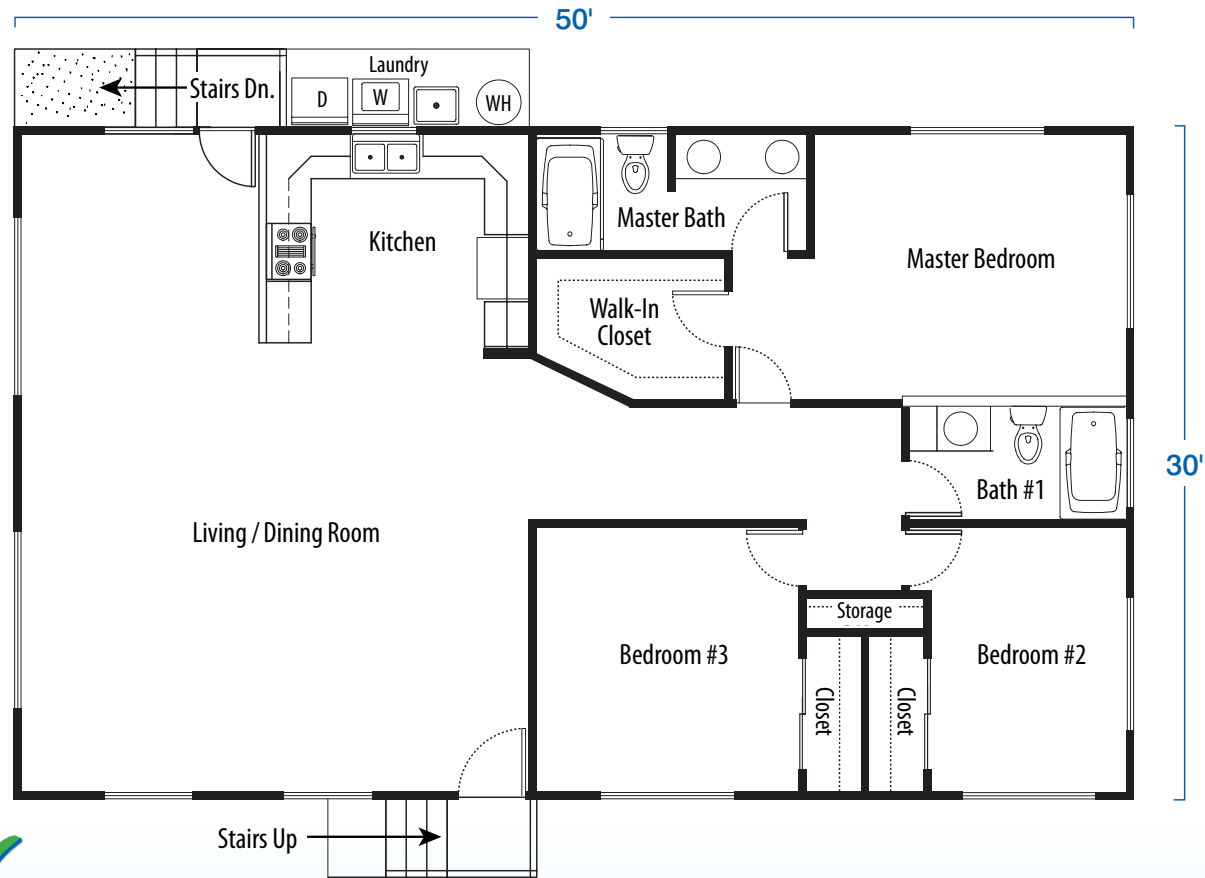

House may not be exactly as shown

Kilakila

“Majestic”

3 Bedrooms / 2 Baths

Living Area: 1500 sq-ft.

Kilakila

"Majestic"

3 Bedrooms / 2 Baths

Living Area: 1500 sq-ft.