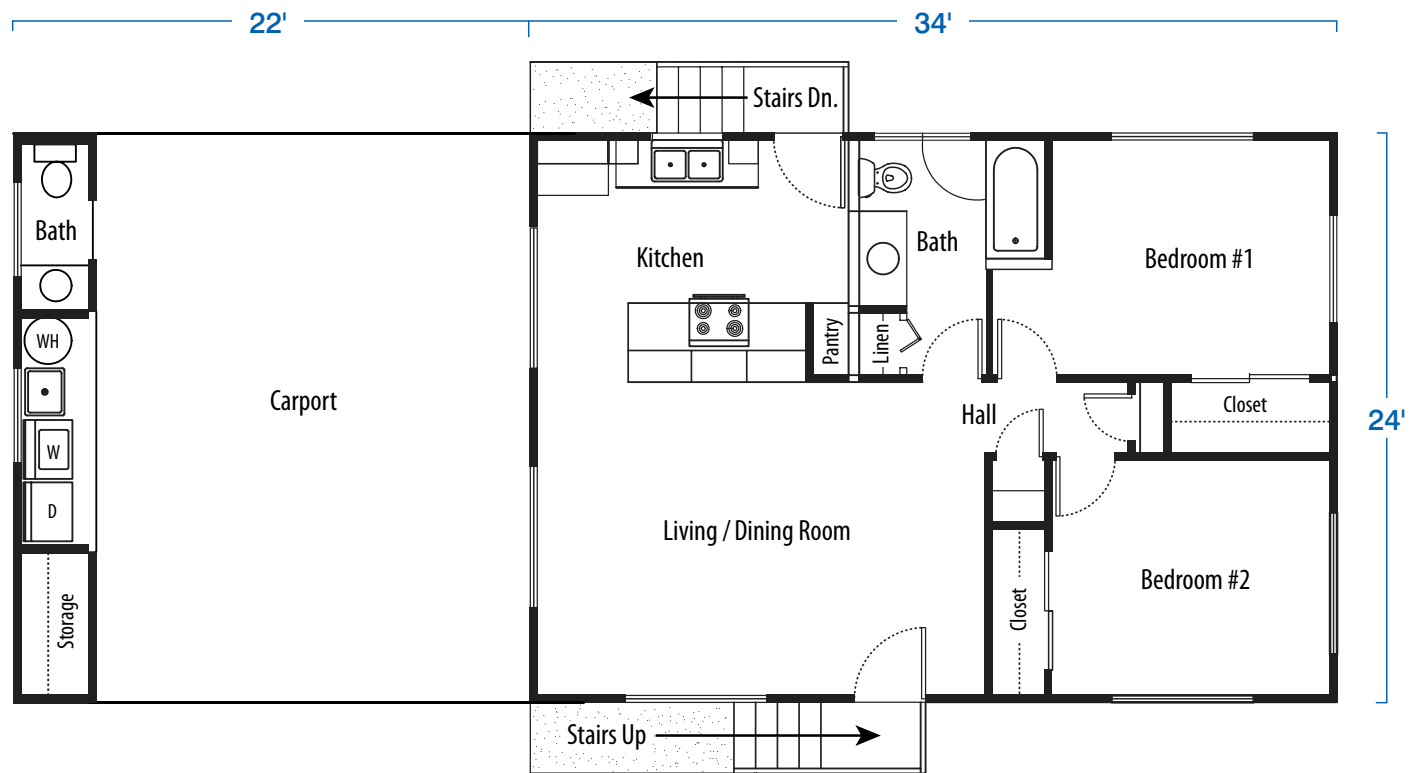

House may not be exactly as shown

Kohala

*“Cherished
land”*

2 Bedrooms / 1 Bath / Carport with Storage & Half Bath

Total Area: 1344 sq-ft.

Living Area: 816 sq-ft. • Carport: 528 sq-ft.

Kohala

*“Cherished
land”*

2 Bedrooms / 1 Bath / Carport with Storage & Half Bath

Total Area: 1344 sq-ft.

Living Area: 816 sq-ft. • Carport: 528 sq-ft.