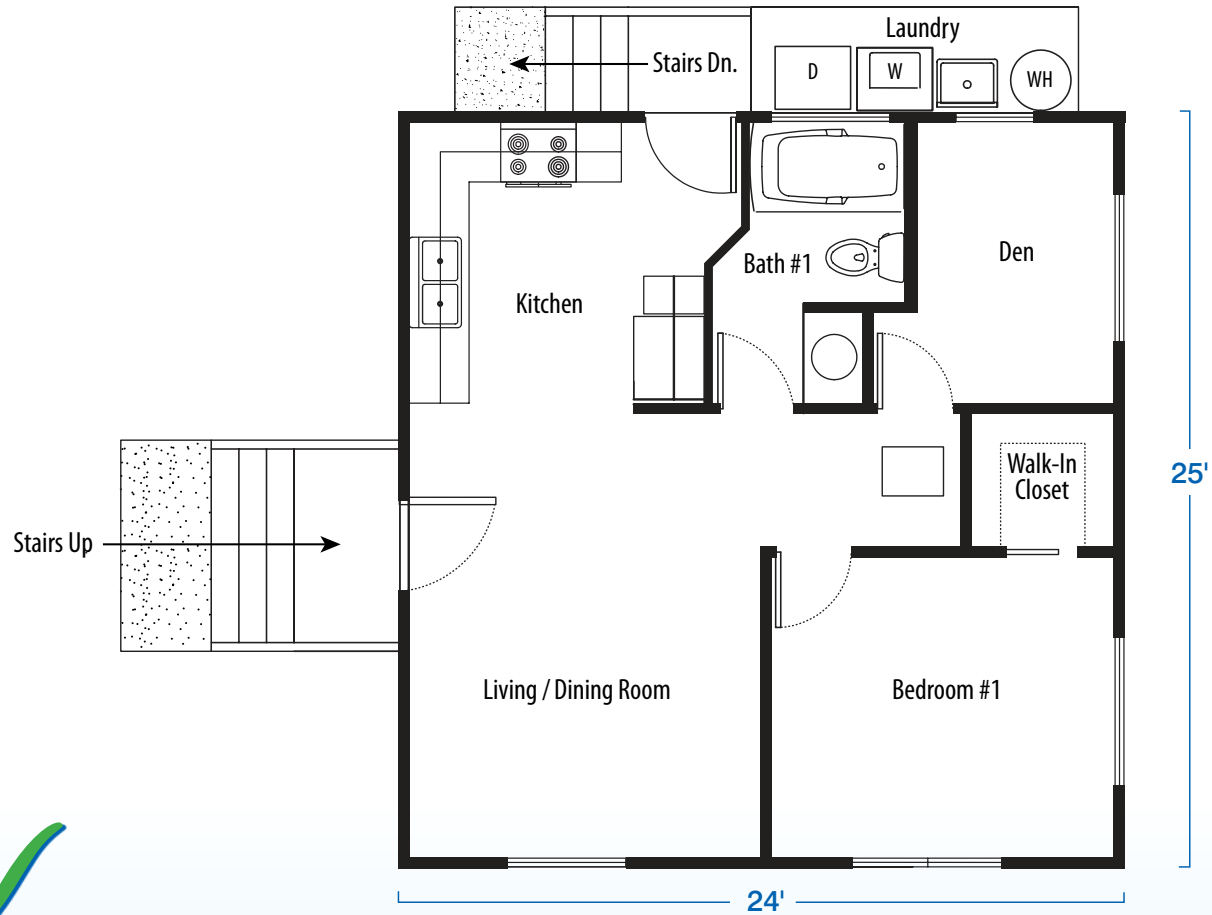

House may not be exactly as shown

Kūpono

“Upright”

1 Bedroom / 1 Bath / Den
Living Area: 600 sq-ft.

Kūpono

“Upright”

1 Bedroom / 1 Bath / Den
 Living Area: 600 sq-ft.