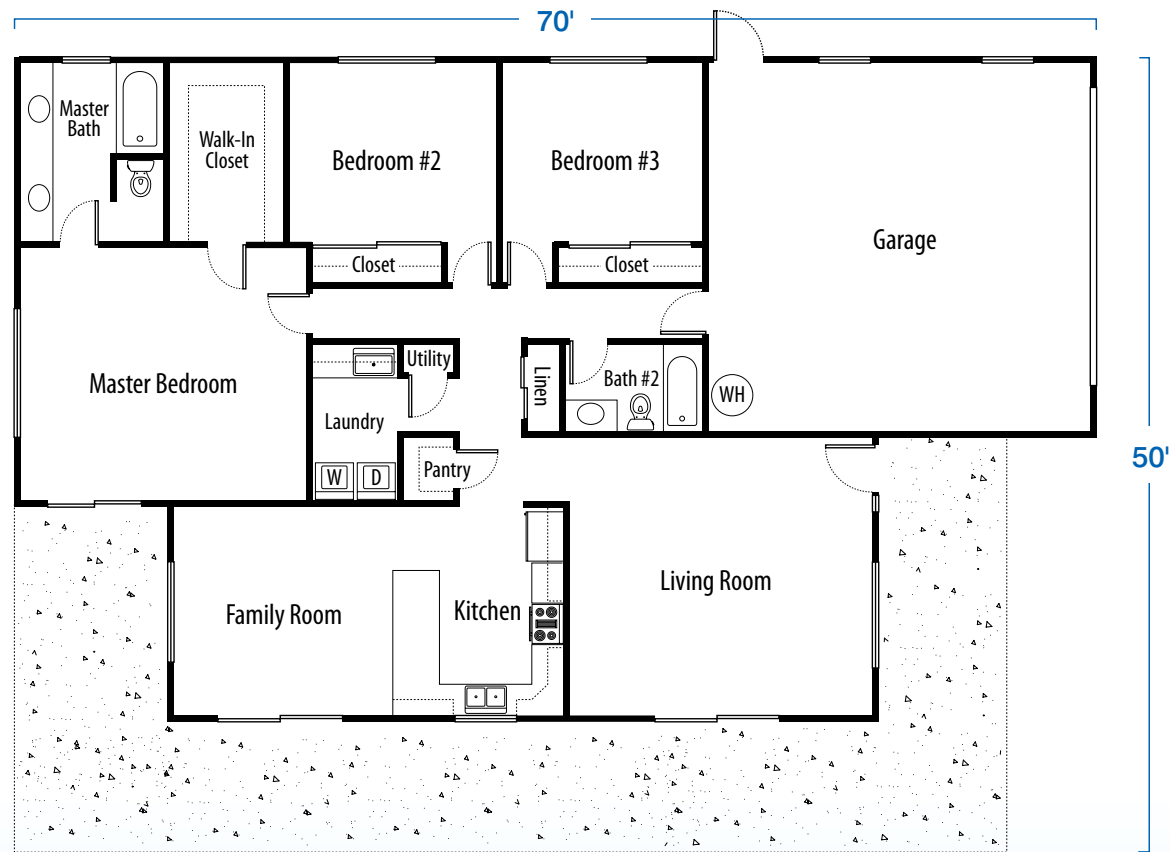

House may not be exactly as shown

Pua'ena

*"To glow
brightly"*

3 Bedrooms / 2 Baths / Enclosed Garage
Total Area: 3344 sq-ft. • Living Area: 1988 sq-ft.
Garage: 588 sq-ft. • Lanai: 768 sq-ft.

Pua'ena

"To glow brightly"

3 Bedrooms / 2 Baths / Enclosed Garage
 Total Area: 3344 sq-ft. • Living Area: 1988 sq-ft.
 Garage: 588 sq-ft. • Lanai: 768 sq-ft.