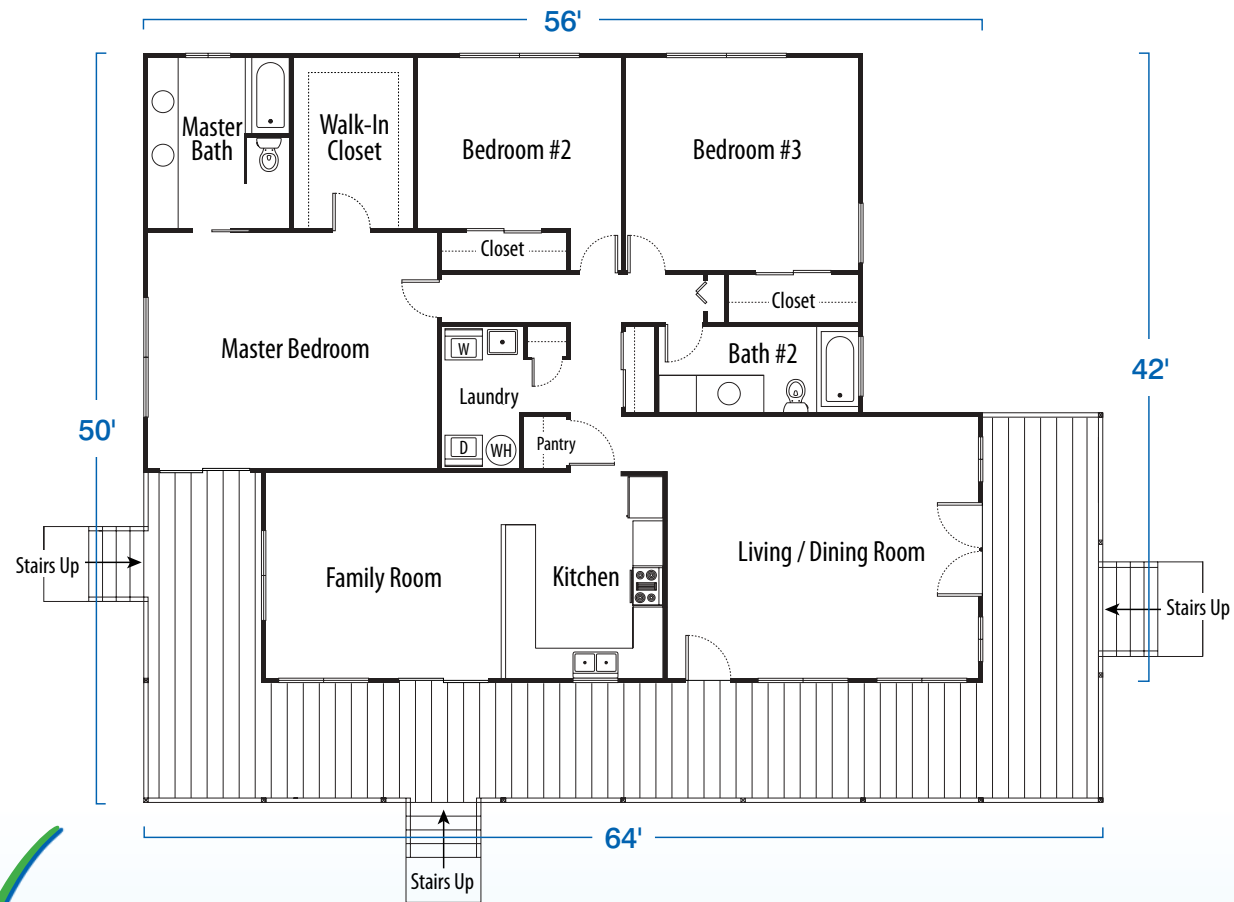

House may not be exactly as shown

Waikolōa

*“Cold northwest
wind”*

3 Bedrooms / 2 Baths / Lanai

Total Area: 2816 sq-ft.

Living Area: 2048 sq-ft. • Lanai: 768 sq-ft.

Waikoloā

“Cold northwest wind”

3 Bedrooms / 2 Baths / Lanai
 Total Area: 2816 sq-ft.
 Living Area: 2048 sq-ft. • Lanai: 768 sq-ft.