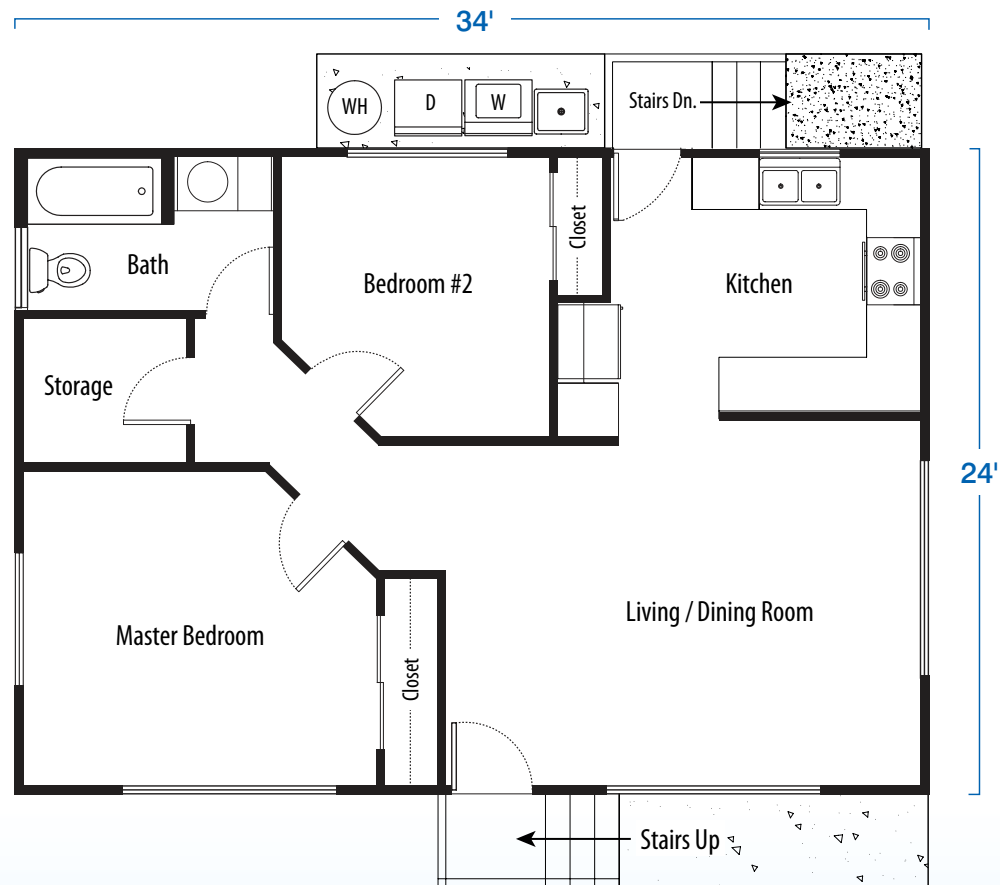

House may not be exactly as shown

# Waimanalo

*“Sweet  
water”*

2 Bedrooms / 1 Bath  
Living Area: 816 sq-ft.

# Waimanalo

*"Sweet water"*

2 Bedrooms / 1 Bath  
 Living Area: 816 sq-ft.